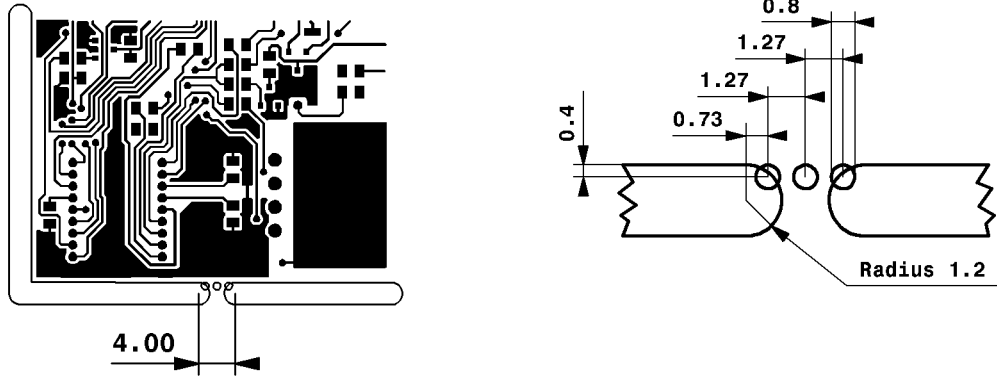

Breakaway: PP11

Routing tool: 2.40 mm

Tab width: 1.60 mm