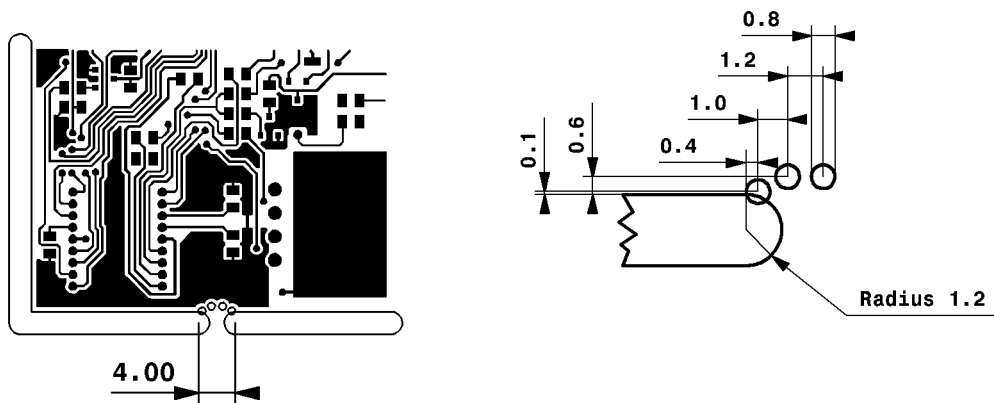

## Breakaway: PP11

Routing tool: 2.40 mm

Tab width: 1.60 mm

## Breakaway: PP12

Routing tool: 2.40 mm

Tab width: 1.60 mm

### Breakaway: PP13

Routing tool: 2.40 mm

Tab width: 1.00 mm

### Breakaway: PP14

Routing tool: 2.40 mm

Tab width: 1.60 mm