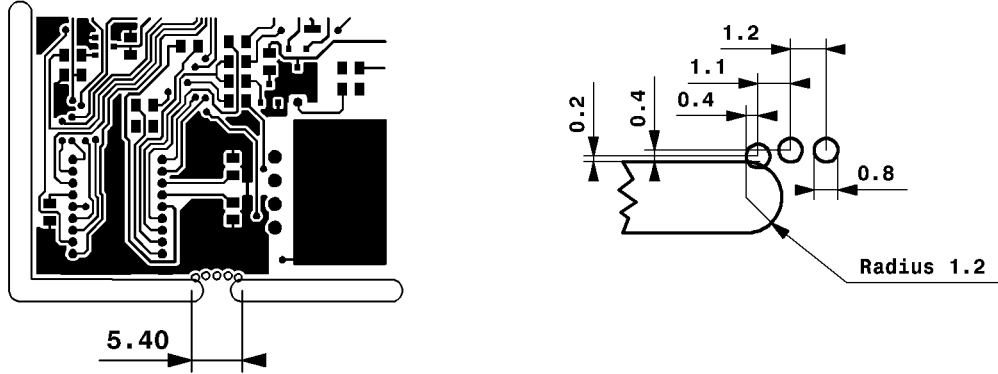

Breakaway: PP5

Routing tool: 2.40 mm

Tab width: 3.00 mm