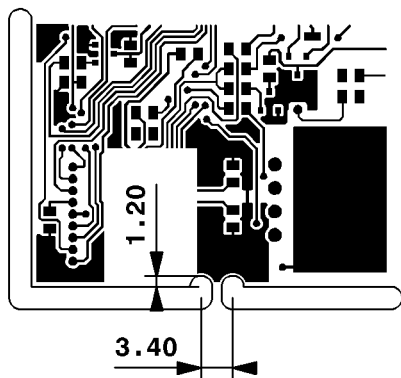

Breakawaytype: PP8

Routertool: 2.40 mm

Tab width: 1.00 mm