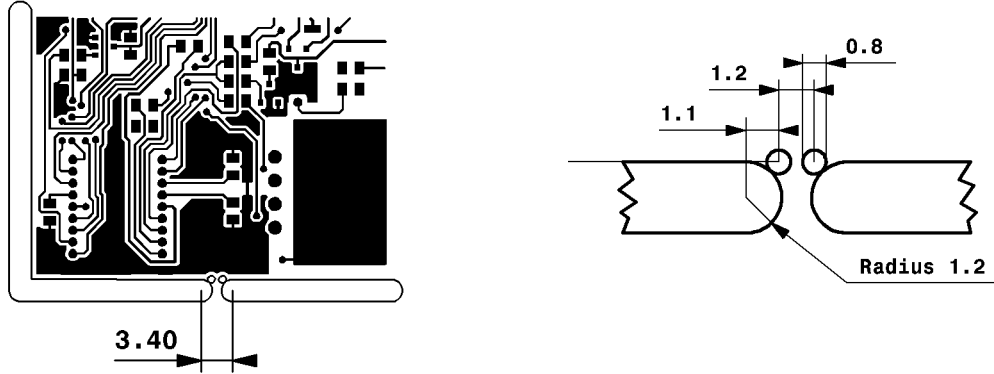

Breakaway: PP13

Routing tool: 2.40 mm

Tab width: 1.00 mm