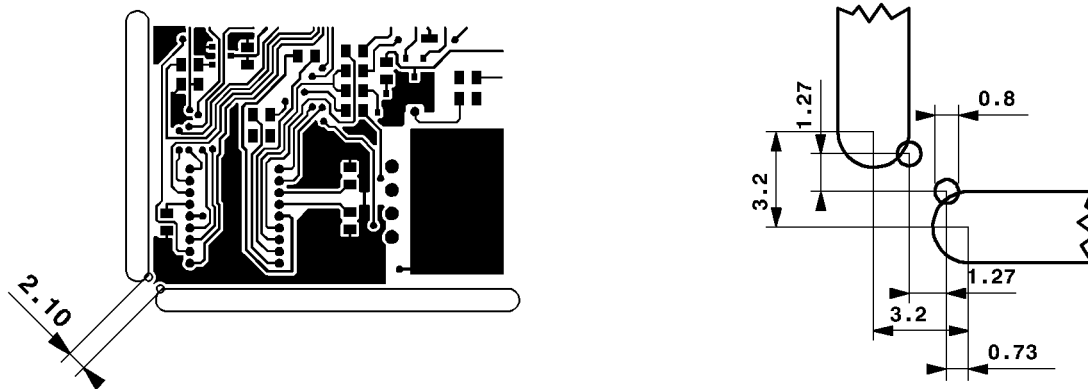

## Breakaway: PP15

Routing tool: 2.40 mm

Tab width: 7.60 mm

## Breakaway: PP16

Routing tool: 2.40 mm

Tab width: 2.05 mm

## Breakaway: PP17

Routing tool: 2.40 mm

Tab width: 1.40 mm

## Breakaway: PP18

Routing tool: 2.40 mm

Tab width: 2.10 mm