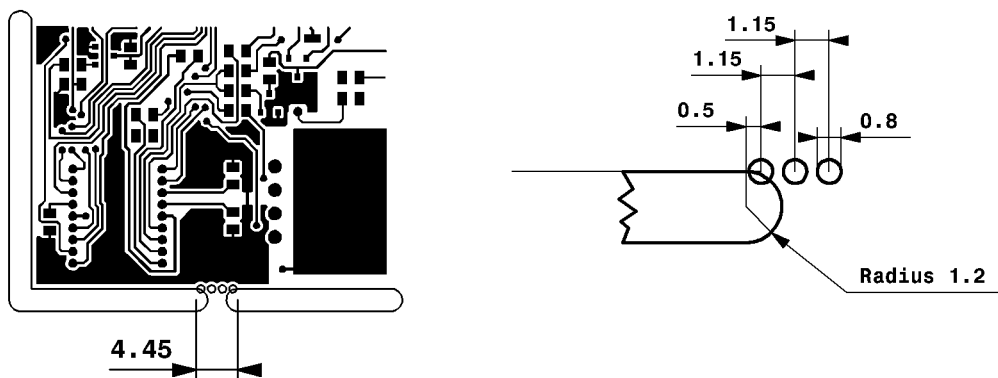

### Breakaway: PP14

Routing tool: 2.40 mm

Tab width: 1.60 mm

## Breakaway: PP15

Routing tool: 2.40 mm

Tab width: 7.60 mm

## Breakaway: PP16

Routing tool: 2.40 mm

Tab width: 2.05 mm