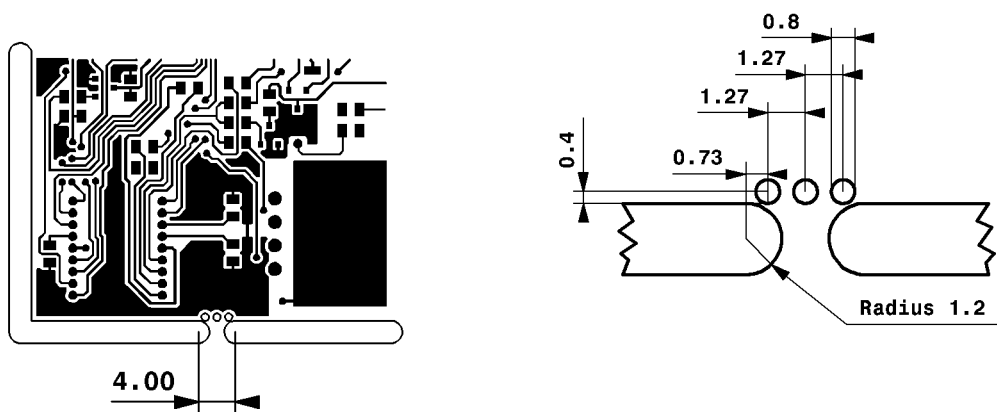

Breakaway: PP12

Routing tool: 2.40 mm

Tab width: 1.60 mm