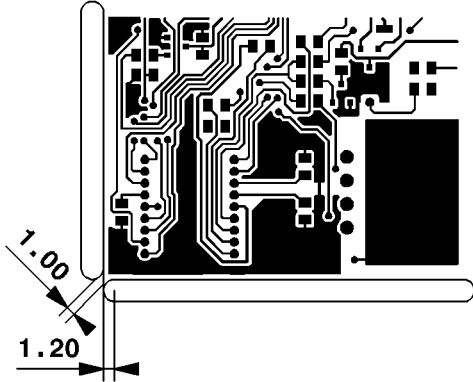

Breakaway: PP7

Routing tool: 2.40 mm

Tab width: 1.00 mm