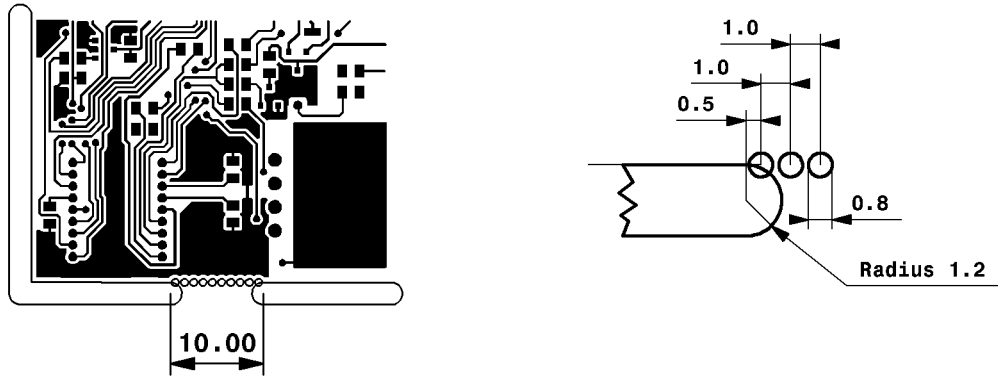

### Breakaway: PP14

Routing tool: 2.40 mm

Tab width: 1.60 mm

## Breakaway: PP15

Routing tool: 2.40 mm

Tab width: 7.60 mm