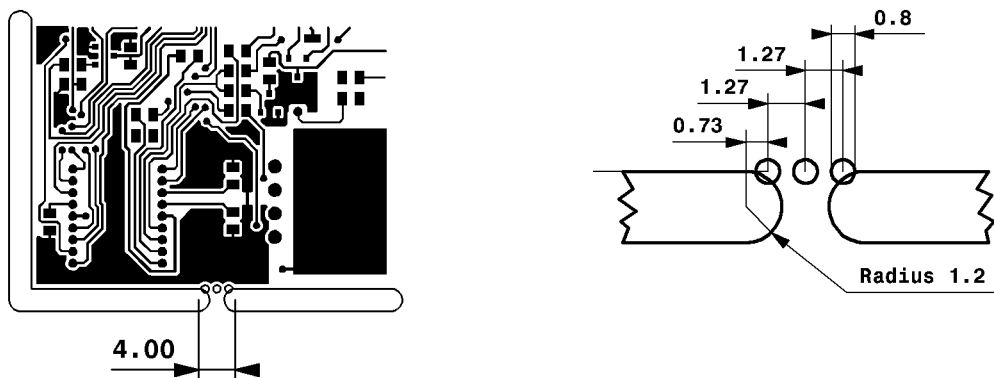

Breakaway: PP10

Routing tool: 2.40 mm

Tab width: 1.60 mm