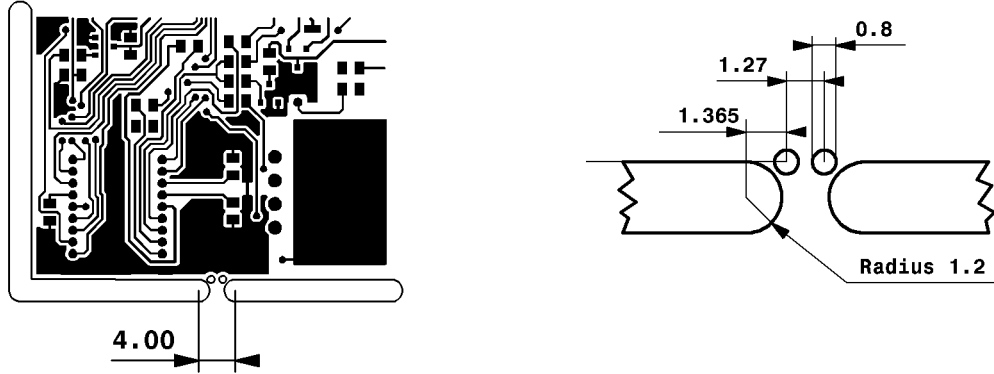

Breakaway: PP9

Routing tool: 2.40 mm

Tab width: 1.60 mm