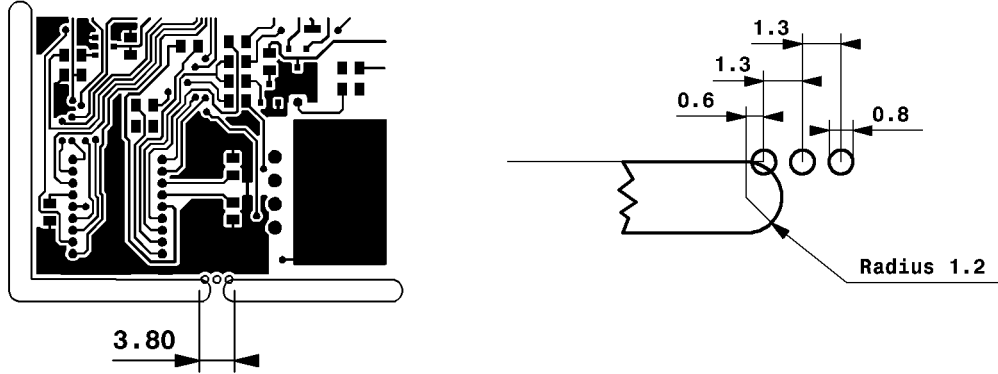

### Breakaway: PP14

Routing tool: 2.40 mm

Tab width: 1.60 mm

## Breakaway: PP15

Routing tool: 2.40 mm

Tab width: 7.60 mm

## Breakaway: PP16

Routing tool: 2.40 mm

Tab width: 2.05 mm

## Breakaway: PP17

Routing tool: 2.40 mm

Tab width: 1.40 mm