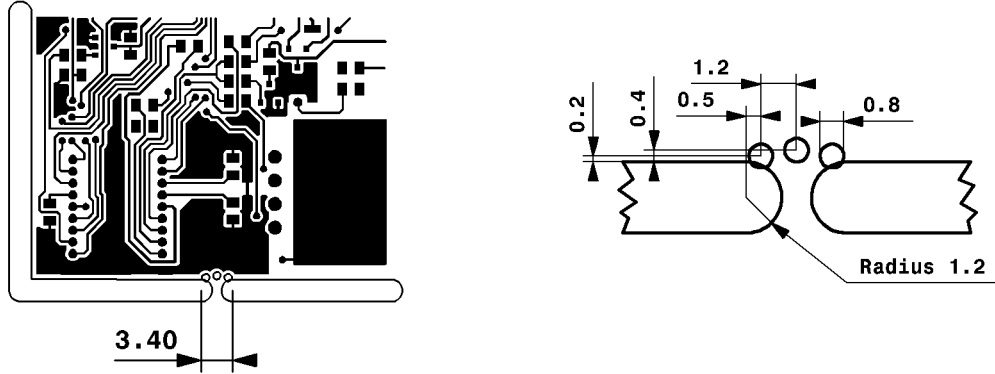

Breakaway: PP3

Routing tool: 2.40 mm

Tab width: 1.00 mm