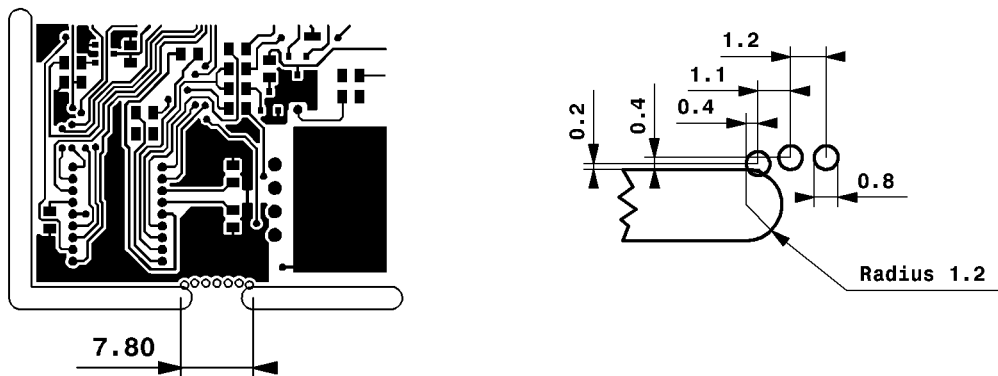

Breakaway: PP6

Routing tool: 2.40 mm

Tab width: 5.40 mm