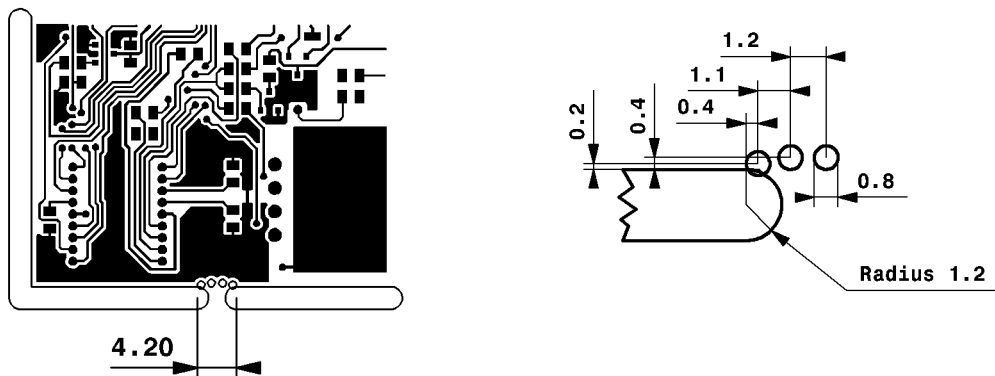

Breakaway: PP4

Routing tool: 2.40 mm

Tab width: 1.80 mm